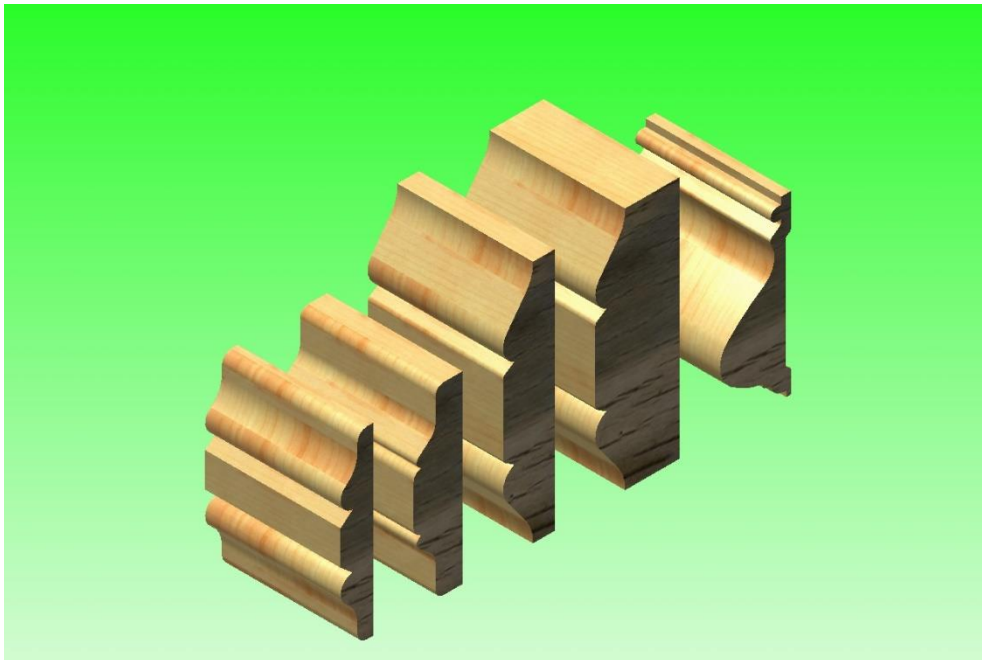

### Belt Rails & Chair Rails

Belt Rail available in 68x11, 68x18, 90x18, 90x31

Chair Rail available in 65x26

This product is generally stocked in Finger Jointed Pine and Clear QLD Pine.

Other species are available run to order and may incur a setup fee.

**68X11**

**68X18**

**90X18**

**90X31**

**65X26**

**BELT RAIL**

**CHAIR RAIL**