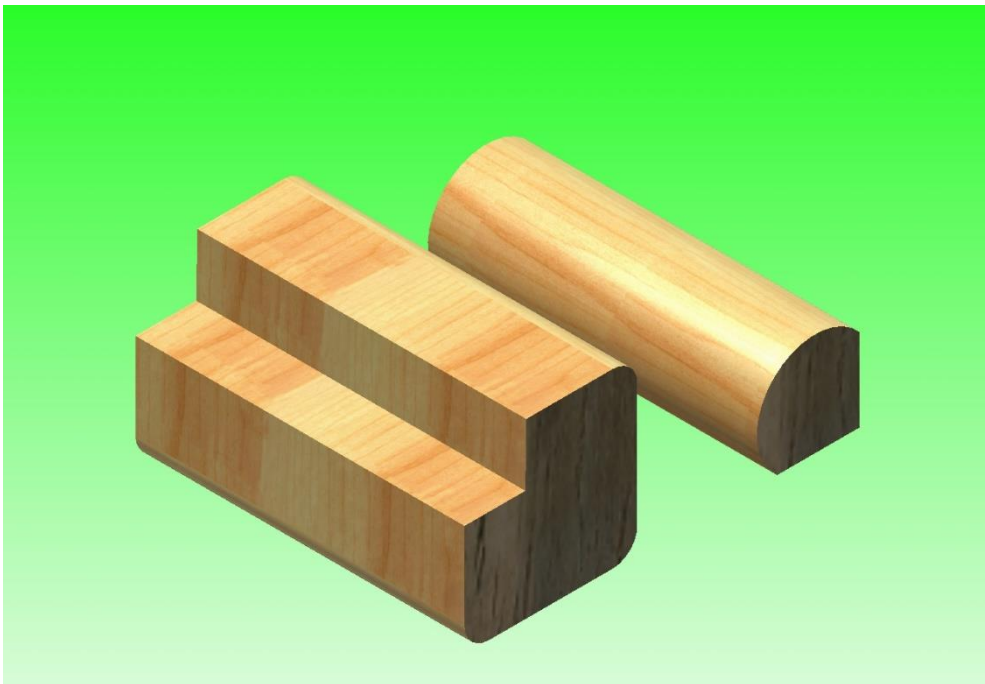

# Chamfer Stop

Available in 42x42 and 25x25

This product is stocked in Finger Jointed Pine LOSP H3 Treated.

**42X42**

**25X25**

**CHAMFER STOP**