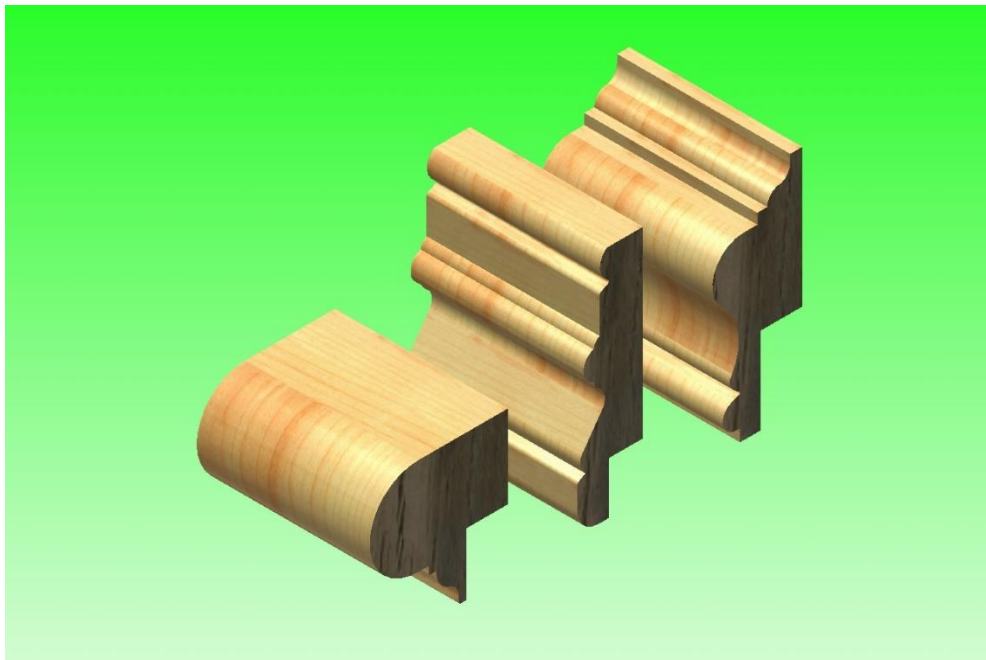

Product Information

Dado Rails

Available in 68x18, 42x40, 64x26

This product is generally stocked in Finger Jointed Pine and Clear QLD Pine.

Other species are available run to order and may incur a setup fee.

42X40

DADO

68X18

HERITAGE

64X26

DADO

DADO