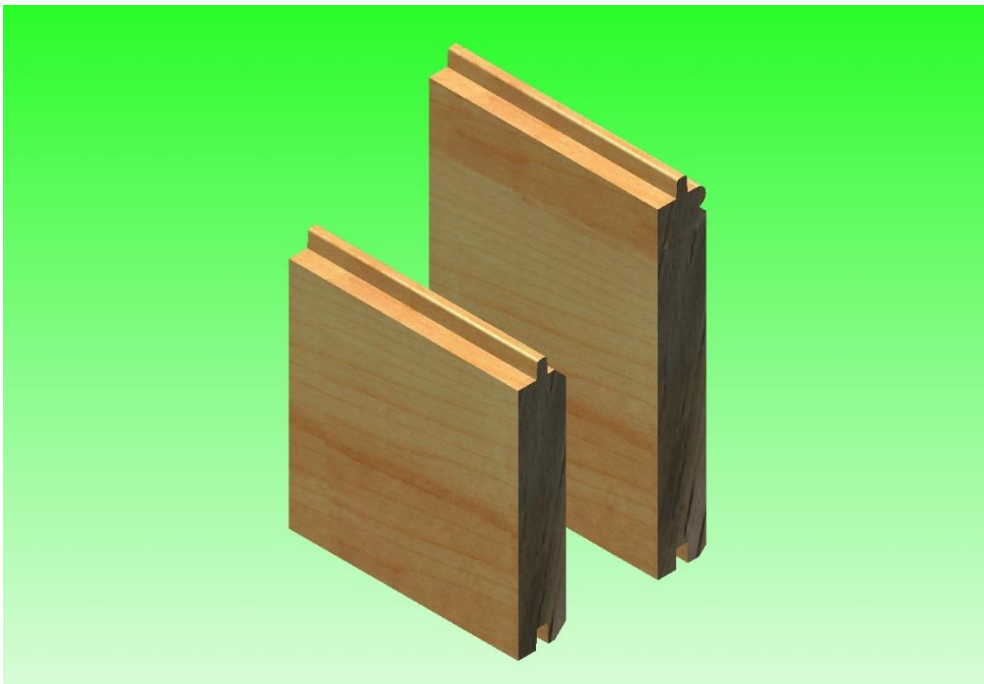

### VJ Floor

Sizes available: 85x18 VJ and T&G

102x18 Bead and T&G

Note: These items are run to order only and may incur a setup fee.

\* 102X21  
VJ AND FLOOR

\* 140X21  
BEAD AND FLOOR