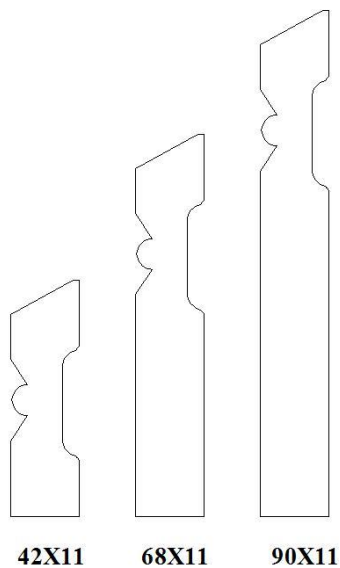

Product Information

Classic Bevel (11mm)

Available in 42x11, 68x11, 90x11

This product is generally stocked in Finger Jointed Pine and Clear QLD Pine.

Other species are available run to order and may incur a setup fee.

CLASSIC BEVEL