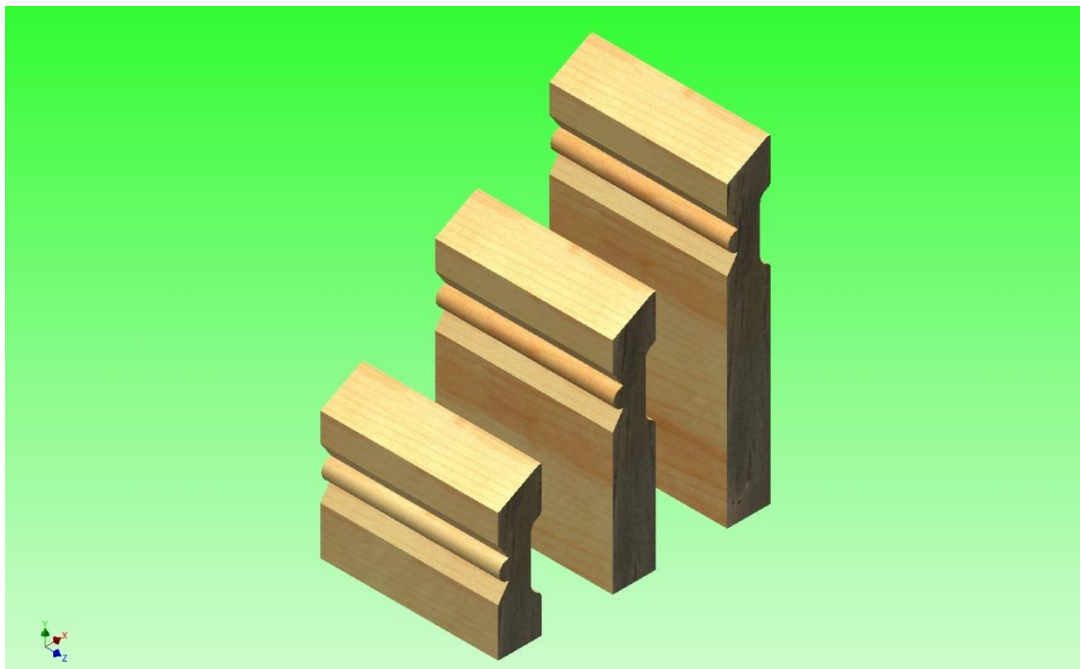

Product Information

Classic Bevel (11mm)

Available in 42x11, 68x11, 90x11

This product is generally stocked in Finger Jointed Pine and Clear QLD Pine.

Other species are available run to order and may incur a setup fee.

CLASSIC BEVEL