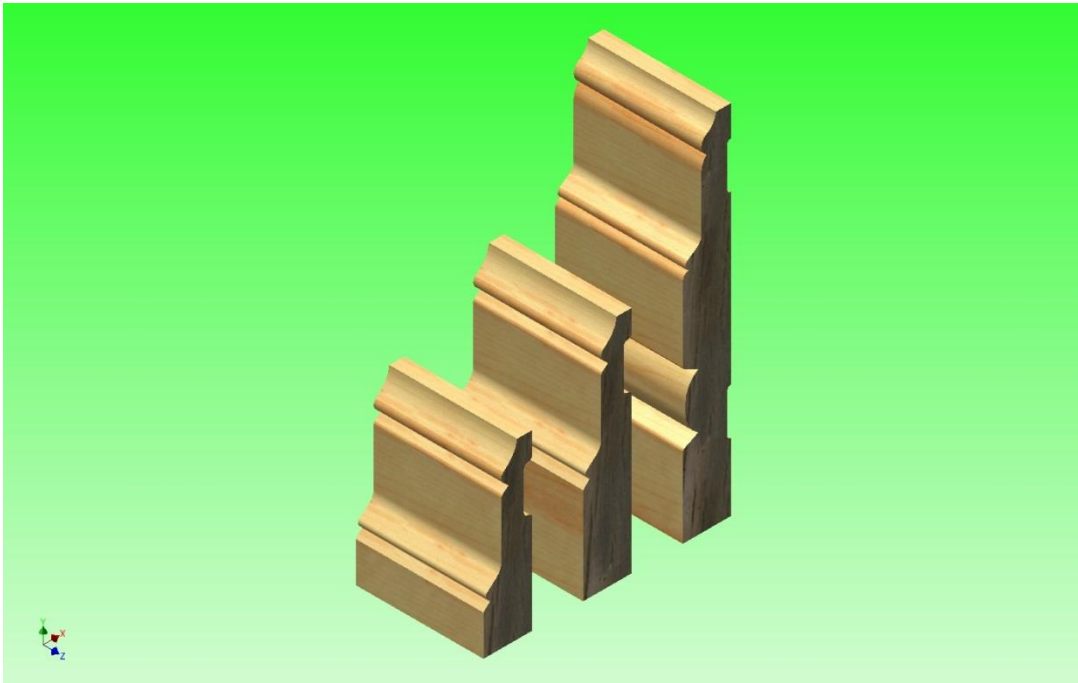

### Classic (18mm)

Available in 68x18, 90x18, 140x18

This product is generally stocked in Finger Jointed Pine and Clear QLD Pine.

Other species are available run to order and may incur a setup fee.

**Classic**