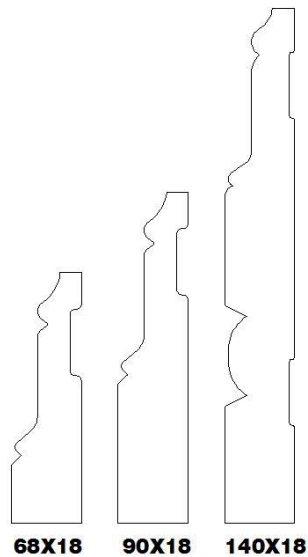

### Classic (18mm)

Available in 68x18, 90x18, 140x18

This product is generally stocked in Finger Jointed Pine and Clear QLD Pine.

Other species are available run to order and may incur a setup fee.

**Classic**