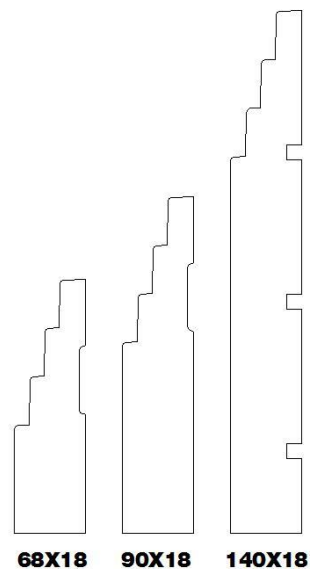

### Terrace (18mm)

Available in 68x18, 90x18, 140x18

This product is generally stocked in Finger Jointed Pine and Clear QLD Pine.

Other species are available run to order and may incur a setup fee.

**TERRACE**