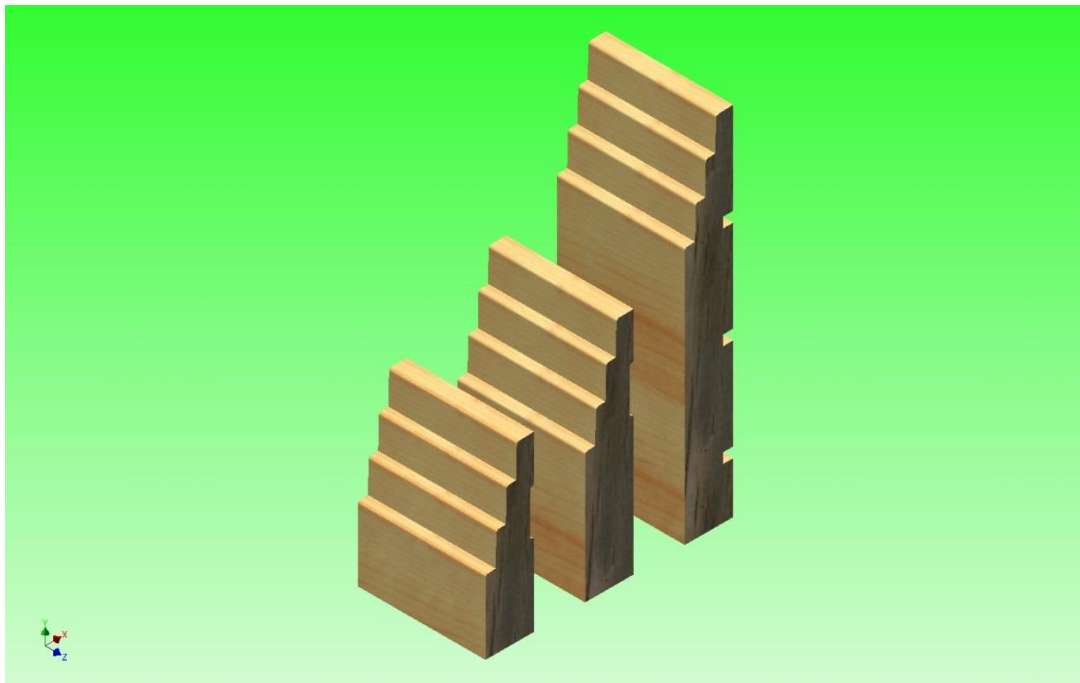

### Terrace (18mm)

Available in 68x18, 90x18, 140x18

This product is generally stocked in Finger Jointed Pine and Clear QLD Pine.

Other species are available run to order and may incur a setup fee.

**TERRACE**