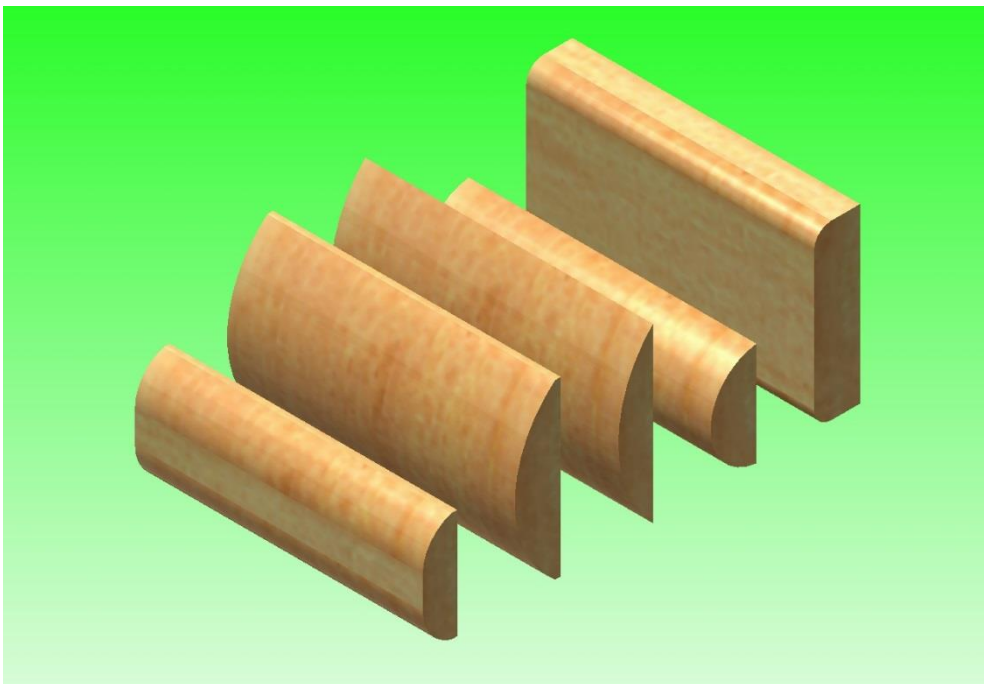

Product Information

D Mould

Available 18x6, 30x8, 18x8*, 30x6*, 30x8*

Note: 18x6 and 30x8 D Mould are stocked in Clear QLD Pine and Finger Jointed Pine. The * indicates items that are run to order only and a set up fee may apply

18x6

30x8

30X6

18X8

30X8

D Moulds

*

*