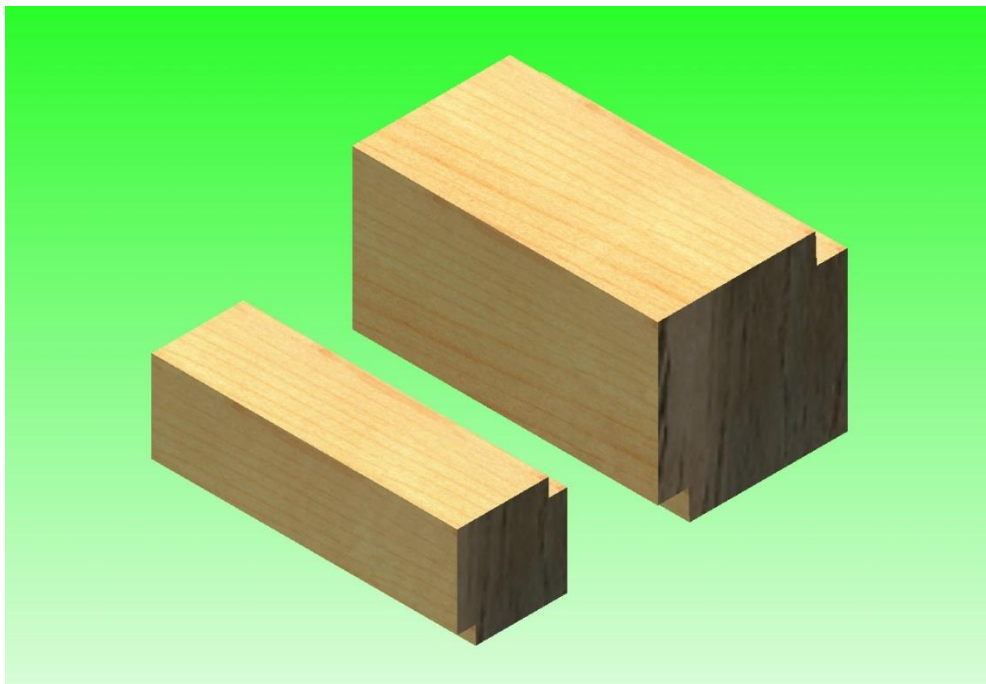

Product Information

Shadowline

Available in 18mmx18mm and 31mmx31mm

This item is stocked in Finger Jointed pine only.

18X18

31X31

SHADOWLINE