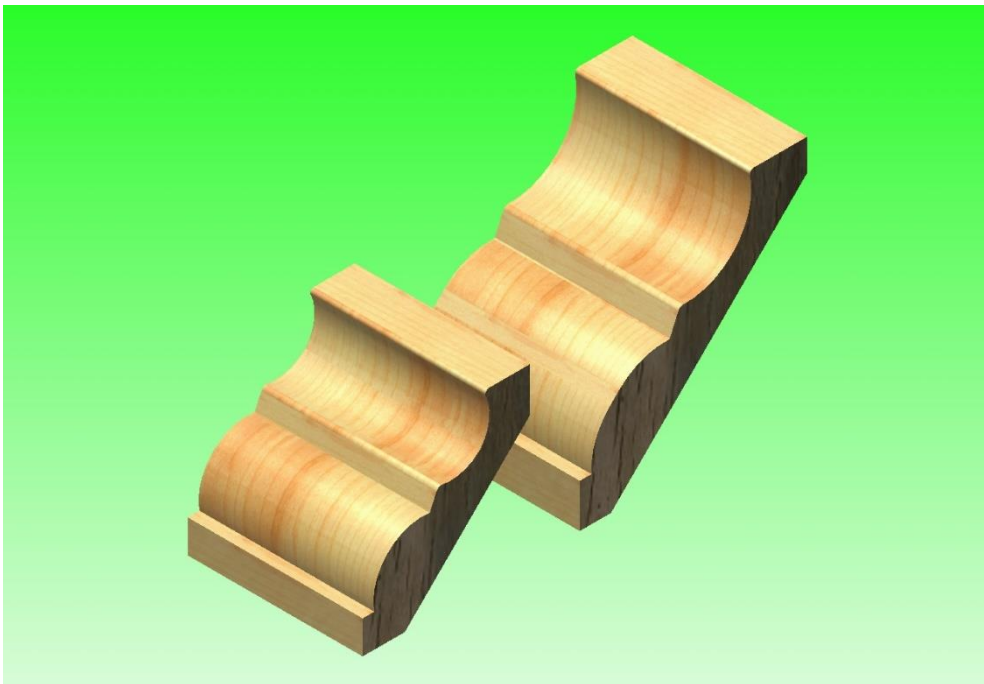

Product Information

Colonial Cornice

Available in 68x19, 92x19

This product is stocked in Finger Jointed Pine and Clear QLD Pine.

Any other species can be run to order and may incur a set up fee.

68X19

92X19

COLONIAL CORNICE