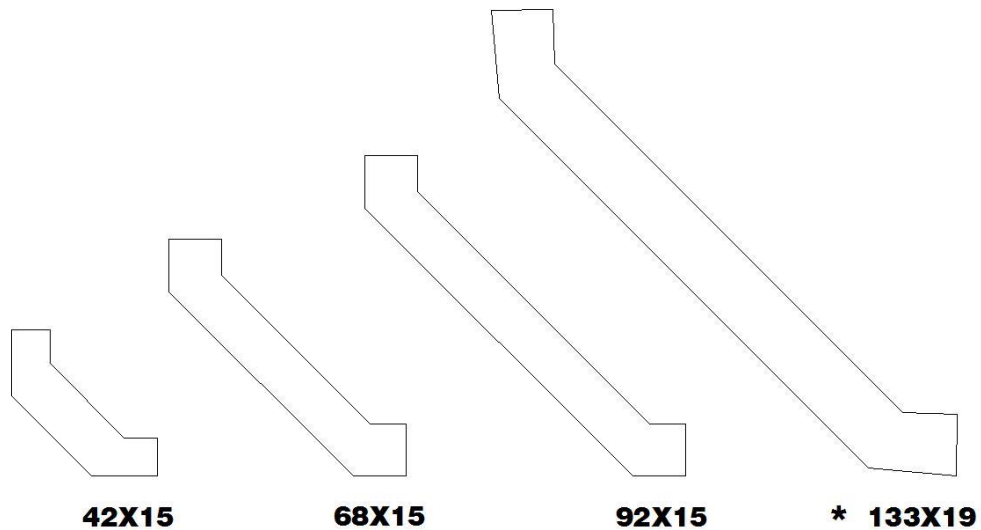

Product Information

Square Cornice

Available in 42x15, 68x15, 92x15, 133x19

42x15, 68x15, 92x15 Are stocked in Finger Jointed Pine and Clear QLD Pine.

133x19 is run to order only and will incur a set up fee.

SQUARE CORNICE